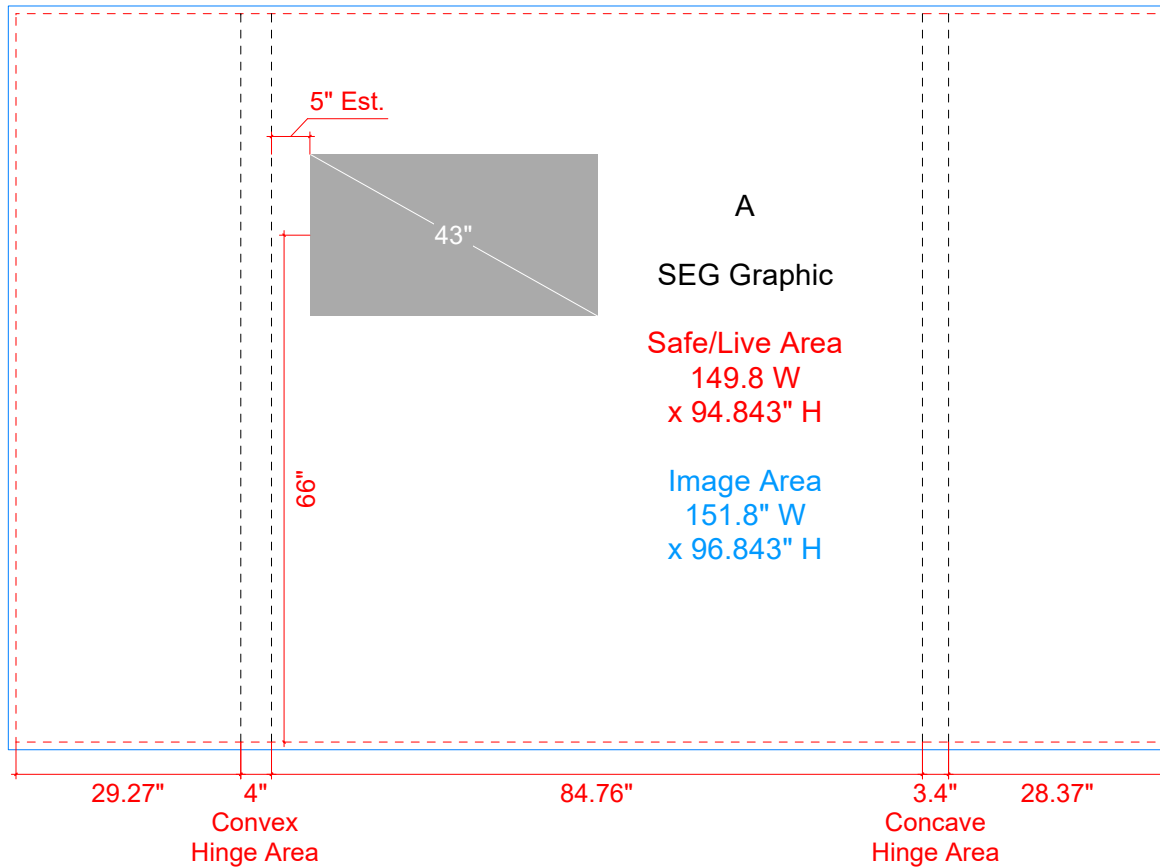

All Raster Art (jpg, tiff, pbg, etc.) must be at least **100 DPI** at print size.

All Raster Art (jpg, tiff, pbg, etc.) must be at least **100 DPI** at print size.

All Raster Art (jpg, tiff, pbg, etc.) must be at least **100 DPI** at print size.

C

Vinyl Graphic

Image Area  
Ø22"

Add 2" Bleed to Vinyl Graphics